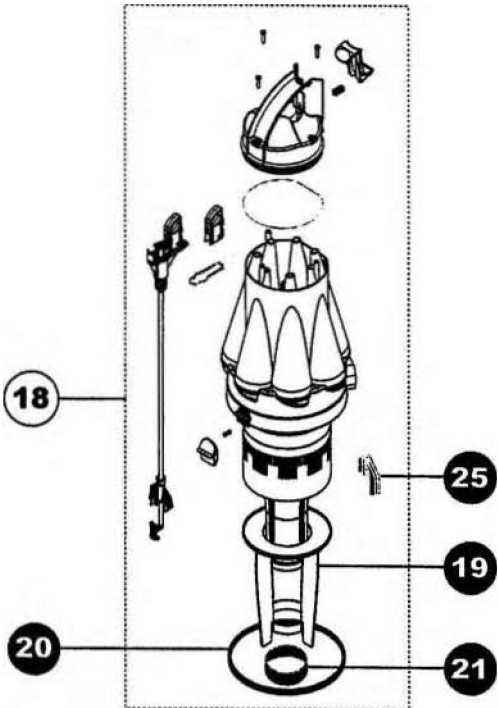

1	DY-90231215	HEAD ASSY,SILVER/YELLOW
1A	DY-90231216	HEAD ASSY,PURPLE
1B	DY-90231217	HEAD ASSY,SILVER/LAVENDER
2	DY-90019926	UPRIGHT LOCK SPRING
3	DY-90142904	UPRIGHT LOCK
4	DY-90171601	HEAD PIVOT CLIPS,YELLOW
4A	DY-90171605	HEAD PIVOT CLIPS,LAVENDER
4B	DY-90171608	HEAD PIVOT CLIPS,RED
5	DYR-7200	INTERNAL HOSE ASSY
6	DY-90544401	BRUSH HOUSING,YELLOW
6A	DY-90544404	BRUSH HOUSING,LAVENDER
6B	DY-90544403	BRUSH HOUSING,RED
7	DY-90029801	CLUTCH ACTUATOR,YELLOW
7A	DY-90029805	CLUTCH ACTUATOR,LAVENDER
7B	DY-90029807	CLUTCH ACTUATOR,RED
8	DYR-7500	CLUTCH ASSY
9	DYR-1000	BELT,CLUTCH TO MOTOR
10	DY-90240506	CLUTCH COVER ASSY
11	DY-90020006	TORX SCREWS
12	DYR-2000	BRUSH BAR ASSY (Units with Rug/Floor Selector)
12	DYR-2005	BRUSH BAR ASSY (Units without Rug/Floor Selector)
13	DY-90544109	SOLEPLATE AY,SIL/YEL
13A	DY-90544104	SOLEPLATE AY,PUR/RED
13B	DY-90544105	SOLEPLATE AY,SIL/LAV
14	DY-90456201	SOLEPLATE WHEEL
15	DY-90013101	SOLEPLATE AXLE
16	DY-90410201	SOLEPLATE BRISTLES
17	DY-90013001	FASTENERS,YELLOW
17A	DY-90013005	FASTENERS,LAVENDER
17B	DY-90013007	FASTENERS,PURPLE
	DY-90018401	CABLE CLIP,YELLOW
	DY-90018406	CABLE CLIP,LAVENDER
	DY-90018408	CABLE CLIP,PURPLE
	DY-90411512	STAIR TOOL
	DY-90419308	REAR WHEEL