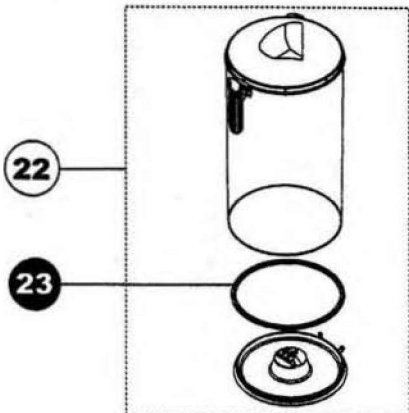

1	DY-90231215	HEAD ASSY,SILVER/YELLOW
1A	DY-90231216	HEAD ASSY,PURPLE
1B	DY-90231217	HEAD ASSY,SILVER/LAVENDER
2	DY-90019926	UPRIGHT LOCK SPRING
3	DY-90142904	UPRIGHT LOCK
4	DY-90171601	HEAD PIVOT CLIPS,YELLOW
4A	DY-90171605	HEAD PIVOT CLIPS,LAVENDER
4B	DY-90171608	HEAD PIVOT CLIPS,RED
5	DYR-7200	INTERNAL HOSE ASSY
6	DY-90544401	BRUSH HOUSING,YELLOW
6A	DY-90544404	BRUSH HOUSING,LAVENDER
6B	DY-90544403	BRUSH HOUSING,RED
7	DY-90029801	CLUTCH ACTUATOR,YELLOW
7A	DY-90029805	CLUTCH ACTUATOR,LAVENDER
7B	DY-90029807	CLUTCH ACTUATOR,RED
8	DYR-7500	CLUTCH ASSY
9	DYR-1000	BELT,CLUTCH TO MOTOR
10	DY-90240506	CLUTCH COVER ASSY
11	DY-90020006	TORX SCREWS
12	DYR-2000	BRUSH BAR ASSY (Units with Rug/Floor Selector)
12	DYR-2005	BRUSH BAR ASSY (Units without Rug/Floor Selector)
13	DY-90544109	SOLEPLATE AY,SIL/YEL
13A	DY-90544104	SOLEPLATE AY,PUR/RED
13B	DY-90544105	SOLEPLATE AY,SIL/LAV
14	DY-90456201	SOLEPLATE WHEEL
15	DY-90013101	SOLEPLATE AXLE
16	DY-90410201	SOLEPLATE BRISTLES
17	DY-90013001	FASTENERS,YELLOW
17A	DY-90013005	FASTENERS,LAVENDER
17B	DY-90013007	FASTENERS,PURPLE
	DY-90018401	CABLE CLIP,YELLOW
	DY-90018406	CABLE CLIP,LAVENDER
	DY-90018408	CABLE CLIP,PURPLE
	DY-90411512	STAIR TOOL
	DY-90419308	REAR WHEEL