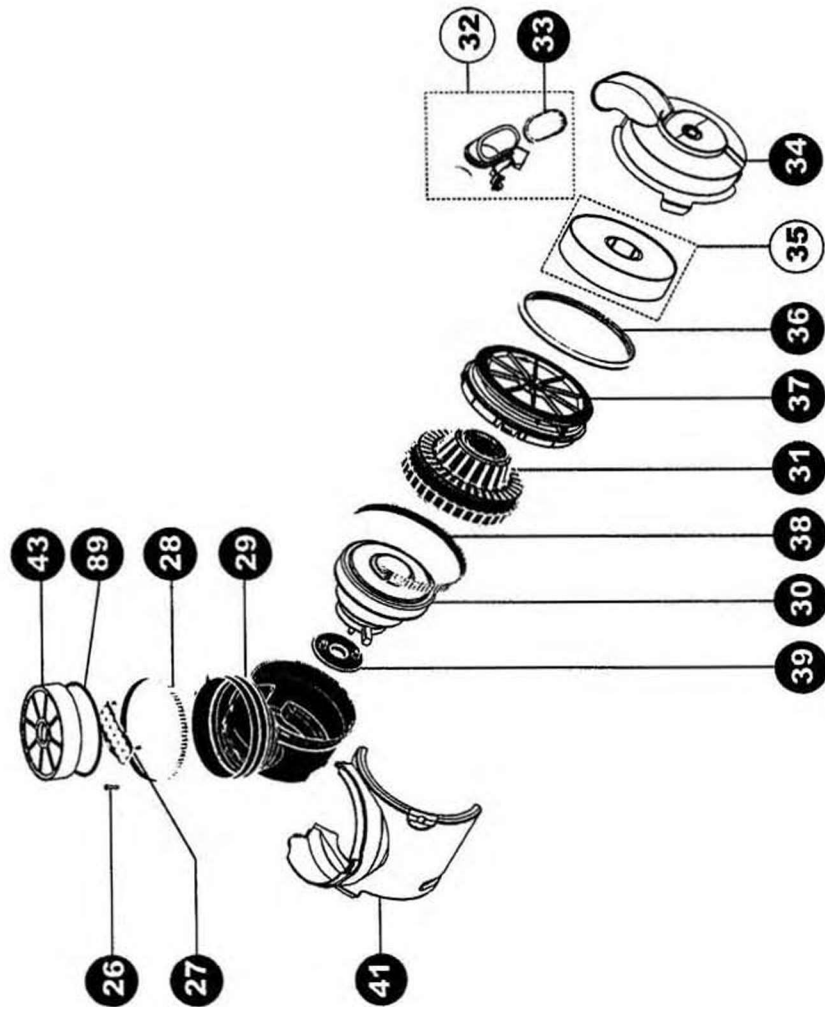

4.3 Motor housing