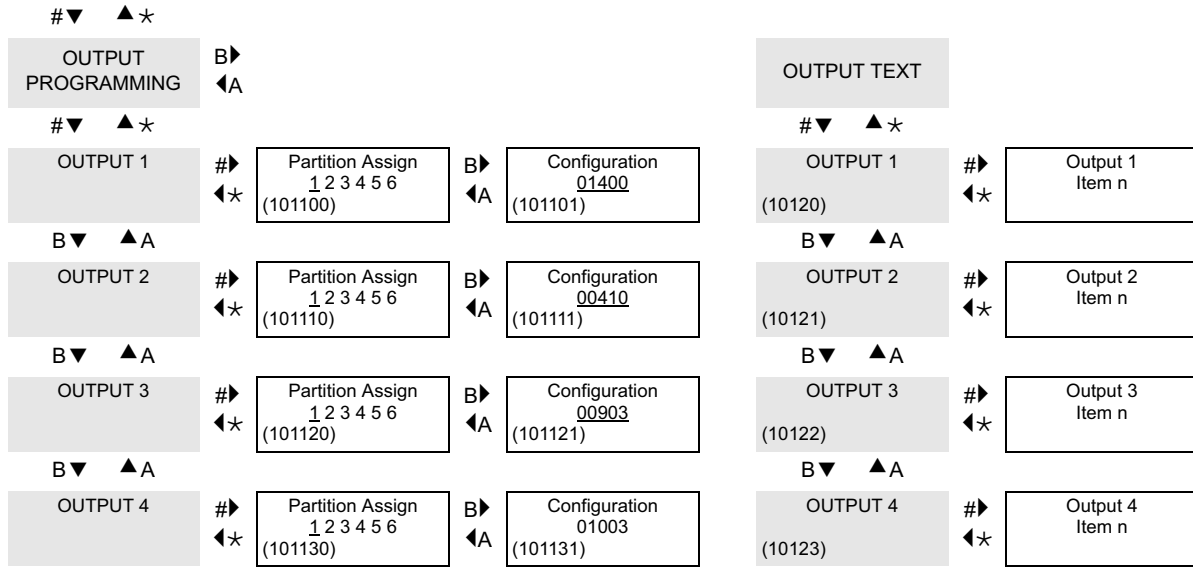

**ACCESSORY
MODULES (cont.)**